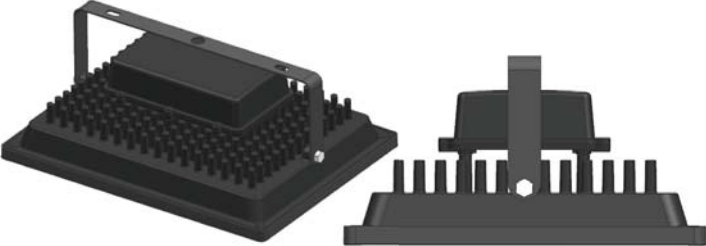

LED FLOOD LIGHT

Available in 150w to 200w